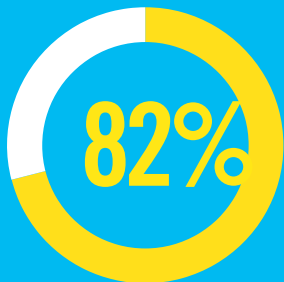

SCORE: 46-79

Hess	65
-------------	-----------

SCORE: 0-45

Tesoro	40
Valero Energy	20

Travel and Leisure

WHEN ASKED ABOUT FACTORS TO CONSIDER WHEN CHOOSING AMONG PRIVATE HEALTHCARE CARRIERS, 82% OF LGBT ADULTS SAY THAT IT IS IMPORTANT THAT THEIR HEALTH INSURANCE CARRIER PROVIDES DOMESTIC PARTNER COVERAGE IN EMPLOYER-OFFERED PLANS.