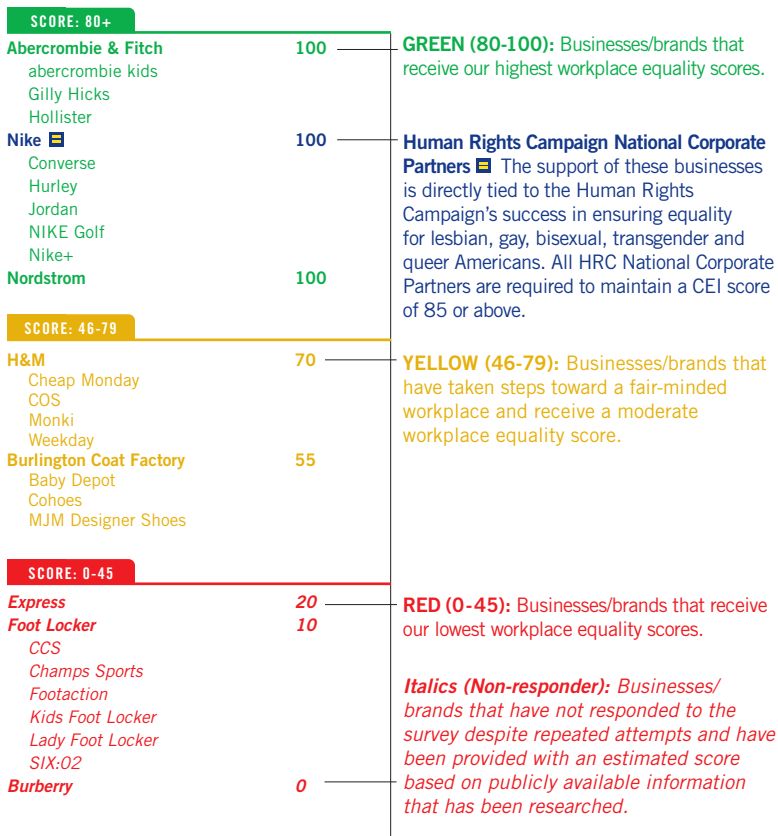

Why don't I see a business listed?

The Human Rights Campaign Foundation researches policies at more than 1,800 companies (including the Fortune 1000 and American Lawyer 200). However, we do not provide a business with an official score until we have collected and verified all the information we need. In all, we officially rated 947 companies in the 2018 CEI.

**FOR MORE INFORMATION OR
TO CONTACT US, PLEASE VISIT
WWW.HRC.ORG/BUYERSGUIDE**

HOW TO USE THIS BUYER'S GUIDE

EACH BUSINESS/BRAND IS ASSIGNED ONE OF THREE COLORS BASED ON ITS SCORE IN OUR REPORT: **GREEN**, **YELLOW** OR **RED**.

APPAREL AND ACCESSORIES

TABLE OF CONTENTS

RETAILERS	06	RESTAURANTS	51
HOME AND GARDEN	12	ENTERTAINMENT	52
BANKING AND FINANCE	17	OIL AND GAS	55
KIDS	21	TRAVEL AND LEISURE	56
APPAREL AND ACCESSORIES	22	TECHNOLOGY	62
FOOD AND BEVERAGES	26	SHIPPING	67
FUN AND GAMES	39	PET CARE	68
AUTOMOTIVE	42	NEWSSTAND	70
HOUSEHOLD PRODUCTS	44	INSURANCE AND HEALTHCARE	74
HEALTH AND BEAUTY	46		